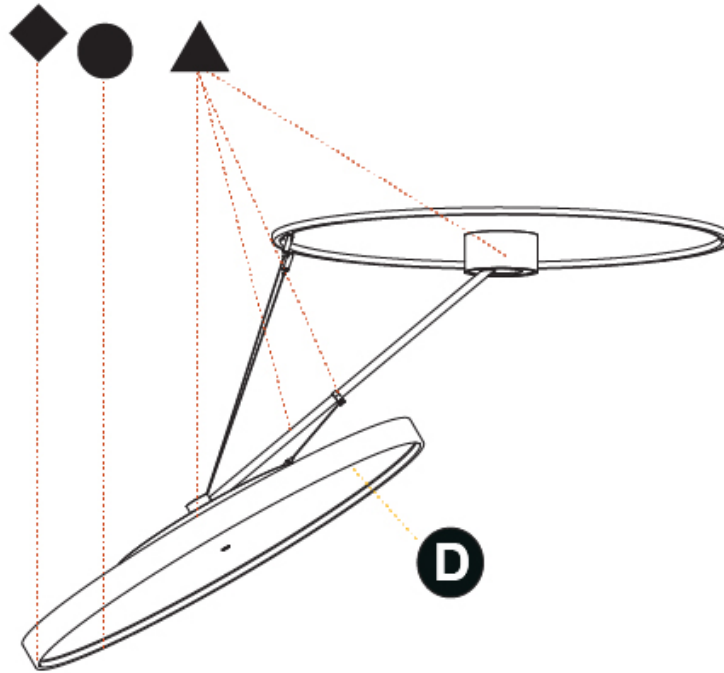

SIGN DIVA DANCER KORONA SUSPENSION

A30881-

PROJECT

TYPE

SPECIFIER

QUANTITY

DATE