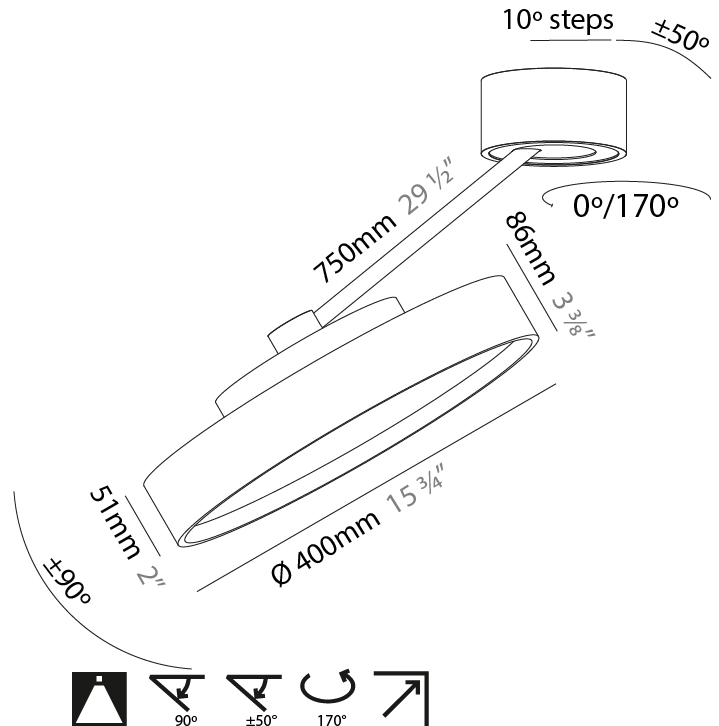

GENERAL

Series: Sign Diva Dancer
Subseries: Sign Diva Dancer Korona
Partner: Prolicht
Division: Architectural
Installation: Suspension
Product Type: Pendant
Mounting Location: Ceiling
Light Distribution: Adjustable

PHYSICAL

Shape: Round
Diameter (mm): 400
Diameter (in): 15 3/4
Height (mm): 870
Depth (mm): 86
Height (in): 34 1/4
Depth (in): 3 3/8
Weight (kg): 3.5
Weight (lbs): 7.716

Diffuser: PMMA - Opal / Micro-Prism / Sparkling Secret / Vintage Industrial

Fixture Finish: SSR / BKV / CWI / CRY / HAB / UFT / ITA / RUA / FTG / MYG / LOD / PUS / FRO / FUP / KIA / POP / BLS / SPG / MEY / GOH / CHC / COM / ABZ / JAG / OBR / MOS / ROR

Fixture Material: PMMA / Extruded Aluminum / Steel

ELECTRICAL

Lamp Type: LED (Zhaga Standard)
Input Wattage (W): 17.9
Total Output Wattage (W): 16
Dimming: Tri-Mode (Non-Dimming and Phase Dimming (120Vac only) and 0-10V Dimming)
Driver Included: Yes
Driver Location: Integrated
Driver Type: Constant Current - Universal
Driver Class: Class 2
Input Voltage (V): 120 - 277
Constant Current (MA): 500

LED

Color Temperature (*K): 2700 / 3000 / 3500 / 4000
Max. Delivered Lumen (lm): 1870 / 2340 / 2372 / 2420
CRI: >90 CRI
Lamp Life (hrs): 50000

OPTICAL

Adjustability: Rotational Canopy 170°; Tilting Canopy ±50°; Tilting Head ±90°

RATINGS AND CERTIFICATIONS

Certified By: Certified for North American Standards
IP rating: IP20