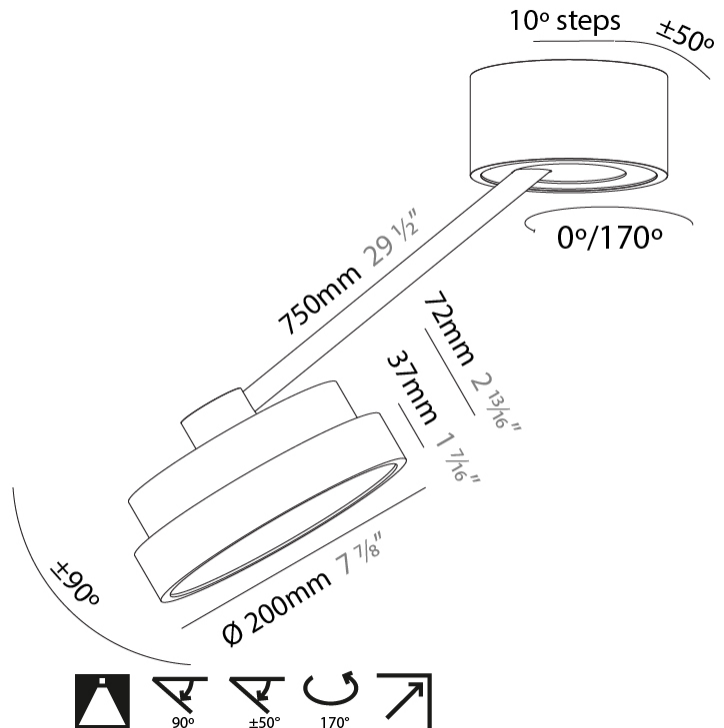

GENERAL

Series: Sign Diva Dancer
Subseries: Sign Diva Dancer Korona
Partner: Prolicht
Division: Architectural
Installation: Suspension
Product Type: Pendant
Mounting Location: Ceiling
Light Distribution: Adjustable

PHYSICAL

Shape: Round
Diameter (mm): 200
Diameter (in): 7 7/8
Height (mm): 870
Depth (mm): 86
Height (in): 34 1/4
Depth (in): 3 3/8
Weight (kg): 2.09
Weight (lbs): 4.607

Diffuser: PMMA - Opal / Micro-Prism / Sparkling Secret / Vintage Industrial

Fixture Finish: SSR / BKV / CWI / CRY / HAB / UFT / ITA / RUA / FTG / MYG / LOD / PUS / FRO / FUP / KIA / POP / BLS / SPG / MEY / GOH / CHC / COM / ABZ / JAG / OBR / MOS / ROR

Fixture Material: PMMA / Extruded Aluminum / Steel

ELECTRICAL

Lamp Type: LED (Zhaga Standard)
Input Wattage (W): 11
Total Output Wattage (W): 10
Dimming: Tri-Mode (Non-Dimming and Phase Dimming (120Vac only) and 0-10V Dimming)
Driver Included: Yes
Driver Location: Integrated
Driver Type: Constant Current - Universal
Driver Class: Class 2
Input Voltage (V): 120 - 277
Constant Current (MA): 350

LED

Color Temperature (*K): 2700 / 3000 / 3500 / 4000
Max. Delivered Lumen (lm): 860 / 1080 / 1088 / 1110
CRI: >90 CRI
Lamp Life (hrs): 50000

OPTICAL

Adjustability: Rotational Canopy 170°; Tilting Canopy ±50°; Tilting Head ±90°

RATINGS AND CERTIFICATIONS

Certified By: Certified for North American Standards
IP rating: IP20